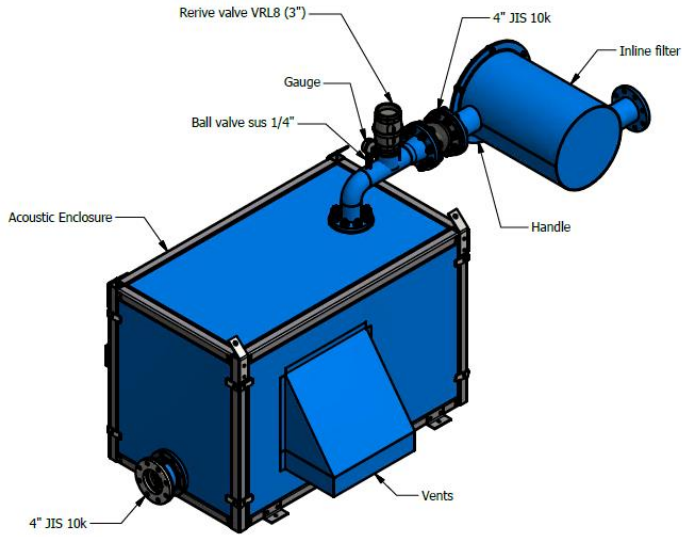

- FOAM

Special For Large Size 2.5x5x3 Meter.

TRTT FACTORY

REFERANCE ON PLANT

TRTT DESIGN

TRTT CHECKING

- Sound Check
- Temperature Check

SOUND LEVEL METER