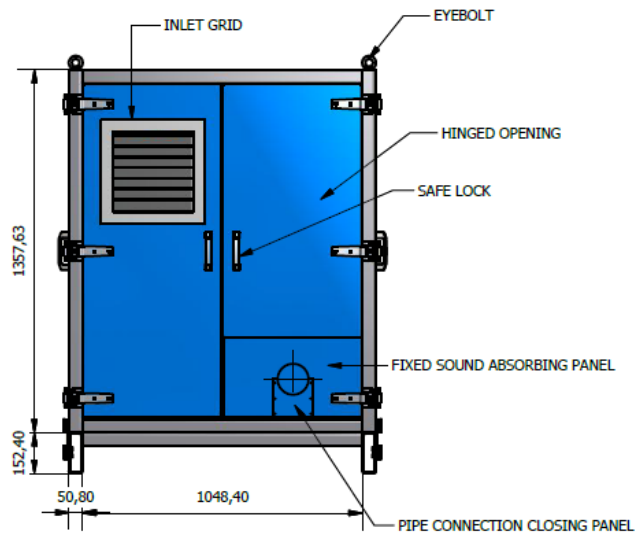

- FOAM

Special For Large Size 2.5x5x3 Meter.

TRTT FACTORY

REFERANCE ON PLANT

TRTT DESIGN

TRTT CHECKING

- Sound Check
- Temperature Check

SOUND LEVEL METER