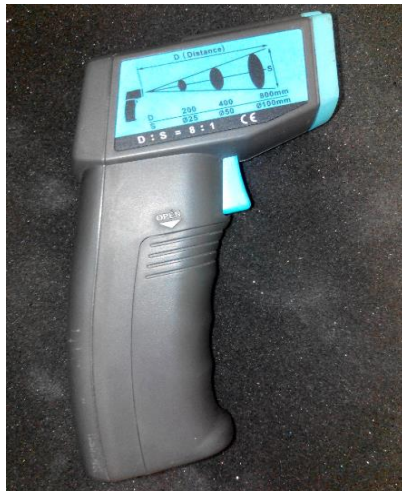

- FOAM

Special For Large Size 2.5x5x3 Meter.

TRTT FACTORY

REFERANCE ON PLANT

TRTT DESIGN

TRTT CHECKING

- Sound Check
- Temperature Check

SOUND LEVEL METER