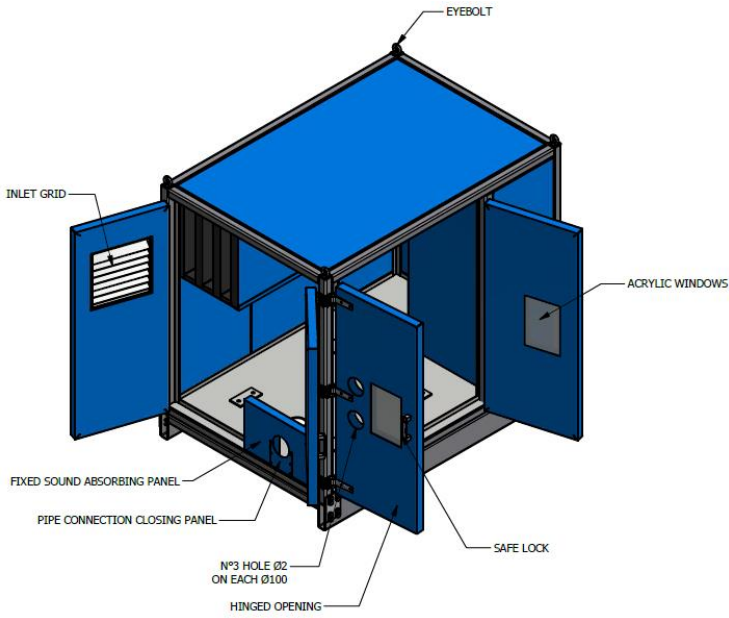

- FOAM

Special For Large Size 2.5x5x3 Meter.

TRTT FACTORY

REFERANCE ON PLANT

TRTT DESIGN

TRTT CHECKING

- Sound Check
- Temperature Check

SOUND LEVEL METER